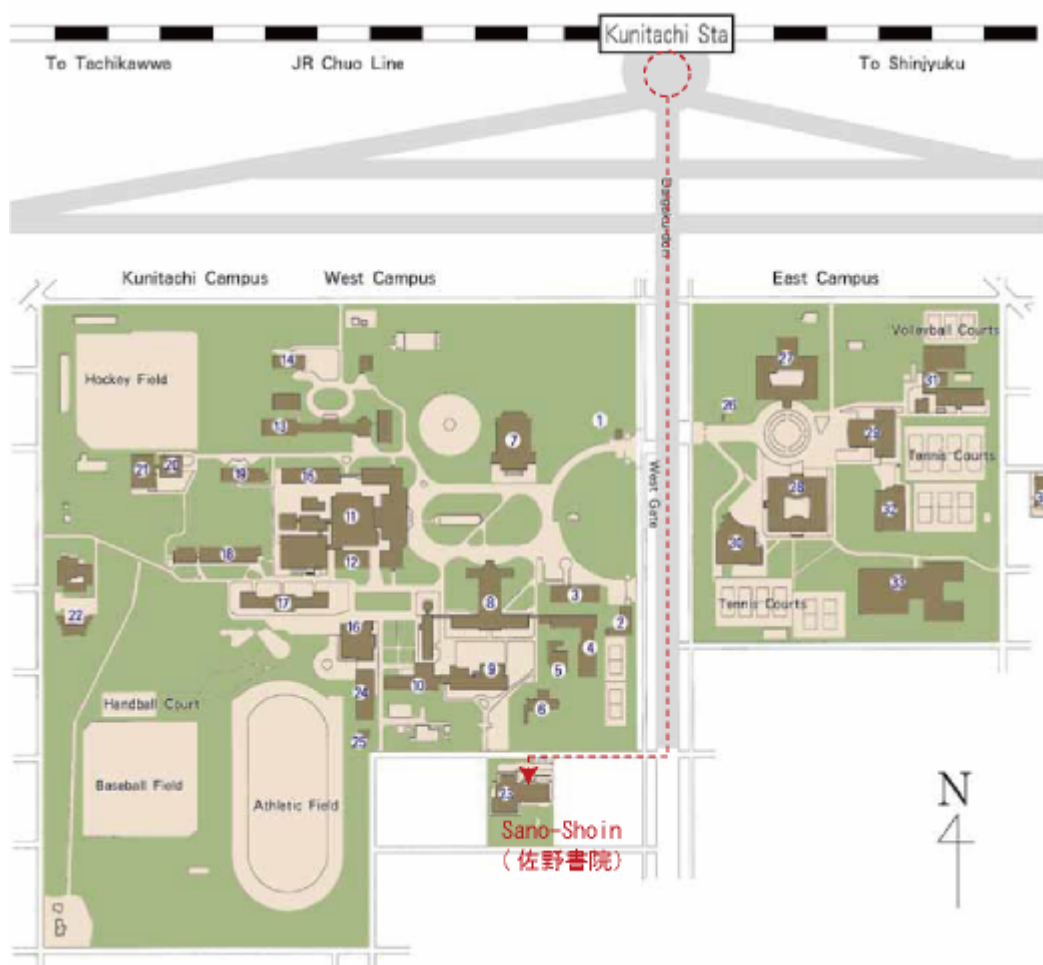

Campus Map

West Campus		East Campus
1. West Gatehouse	14. Research Center for International and Statistics of Social Science	26. East Gatehouse
2. Garage	15. Faculty Building 1	27. East Building East Lecture Building 1
3. Administration Building	16. West Plaza	28. Research and Development Center for Higher Education
4. Bekkan	17. Isono Building	29. East Lecture Building 2
5. Health and Care Center	18. Faculty Building 2	30. East Plaza
6. Staff Meeting Hall	19. Institute of Innovation Research	31. Gymnasium
7. Kanematsu Auditorium	20. Computer Center	32. LS/CSE Building
8. Main Building	21. Computer Education Building	
9. Lecture Building 1	22. International House	
10. Lecture Building 2	23. Sano Shoin Hall	
11. University Library	24. Facilities for Student Activities	
12. Center for Historical Social Science Literature	25. Training Camp	
13. Institute of Economic Research		